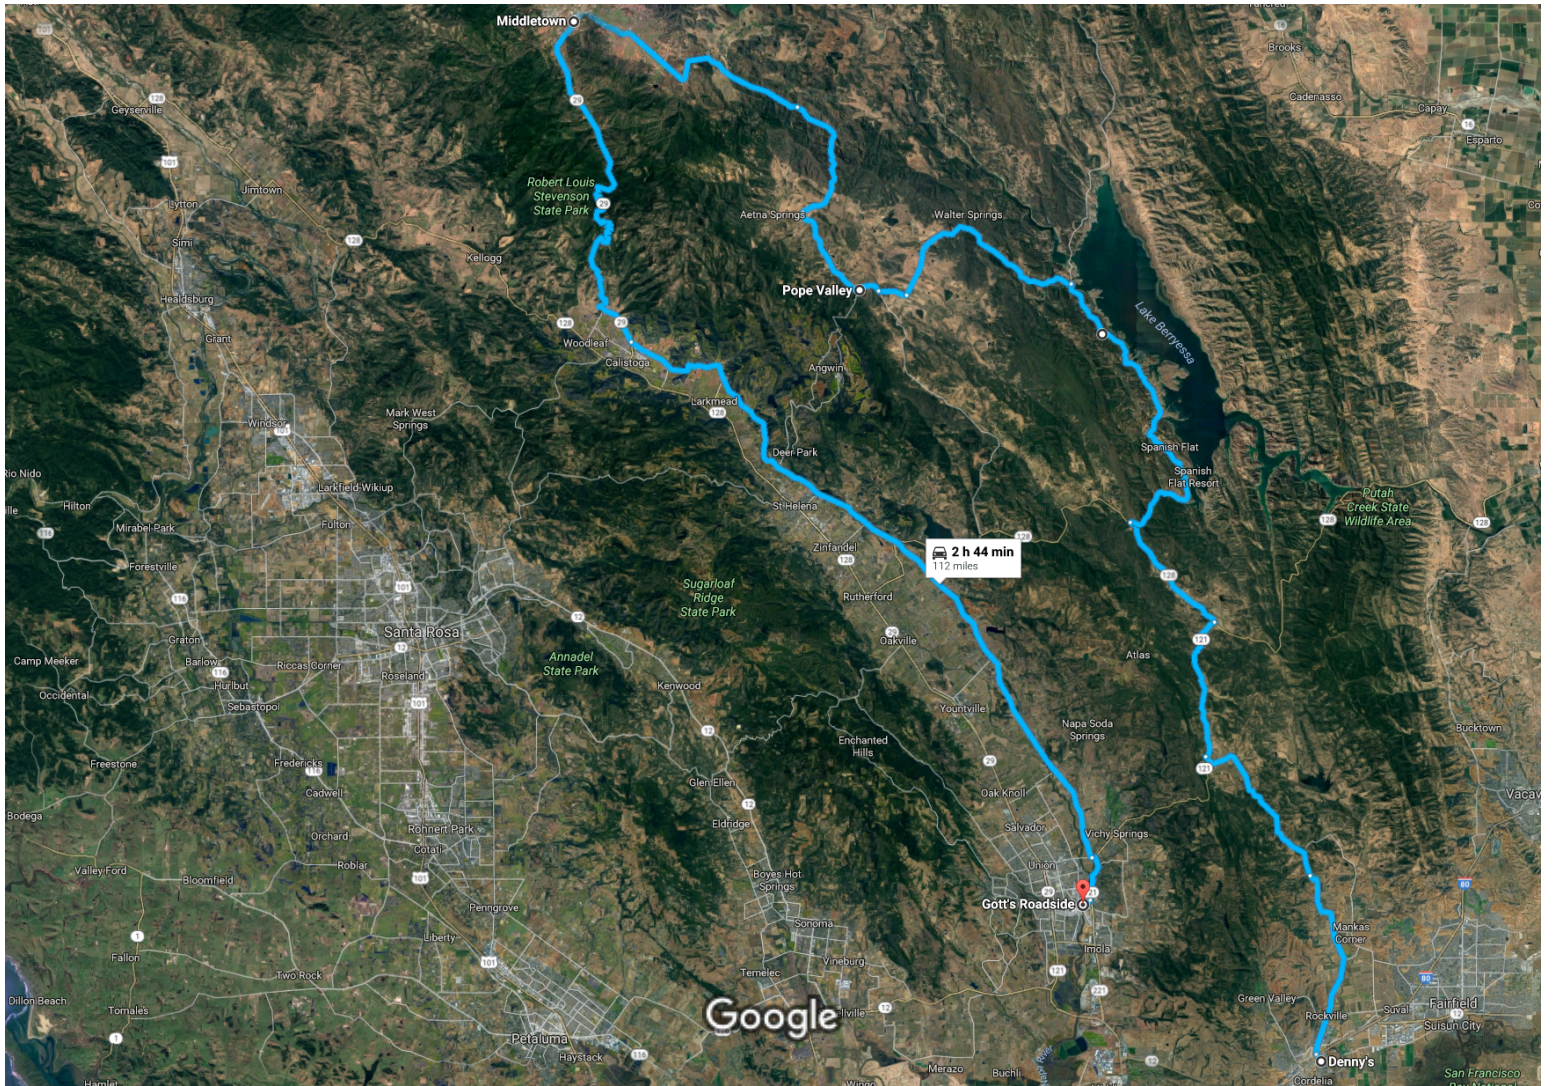

Denny's to Gott's Roadside, 1st Street, Napa, CA

Drive 112 miles, 2 h 44 min

June SSBR

Imagery ©2017 Google, Data CSUMB SFML, CA OPC, Map data ©2017 Google 2 mi

Denny's

260 Pittman Rd, Fairfield, CA 94534

Take Suisun Valley Rd, Wooden Valley Rd and Berryessa Knoxville Rd/Knoxville Rd to Pope Canyon Rd in Napa County

58 min (37.3 mi)

↑ 1. Head north on Pittman Rd toward Central Way

0.3 mi

↑ 2. Pittman Rd turns slightly right and becomes Suisun Valley Rd

7.1 mi

- ↑
 3. Continue onto Wooden Valley Rd

6.6 mi
- ↗
 4. Turn right onto CA-121 S

5.5 mi
- ↖
 5. Turn left onto CA-128 W

4.8 mi
- ↗
 6. Turn right onto Berryessa Knoxville Rd/Knoxville Rd

13.0 mi

Continue on Pope Canyon Rd to Chiles Pope Valley Rd

-
- ↖
 7. Turn left onto Pope Canyon Rd

8.4 mi
 - ↗
 8. Turn right onto Pope Valley Cross Rd

1.0 mi
 - ↗
 9. Turn right onto Chiles Pope Valley Rd

1 min (0.8 mi)

1 h 14 min (47.6 mi)

Pope Valley

California

- ↑
 10. Head west on Chiles Pope Valley Rd toward Howell Mountain Rd