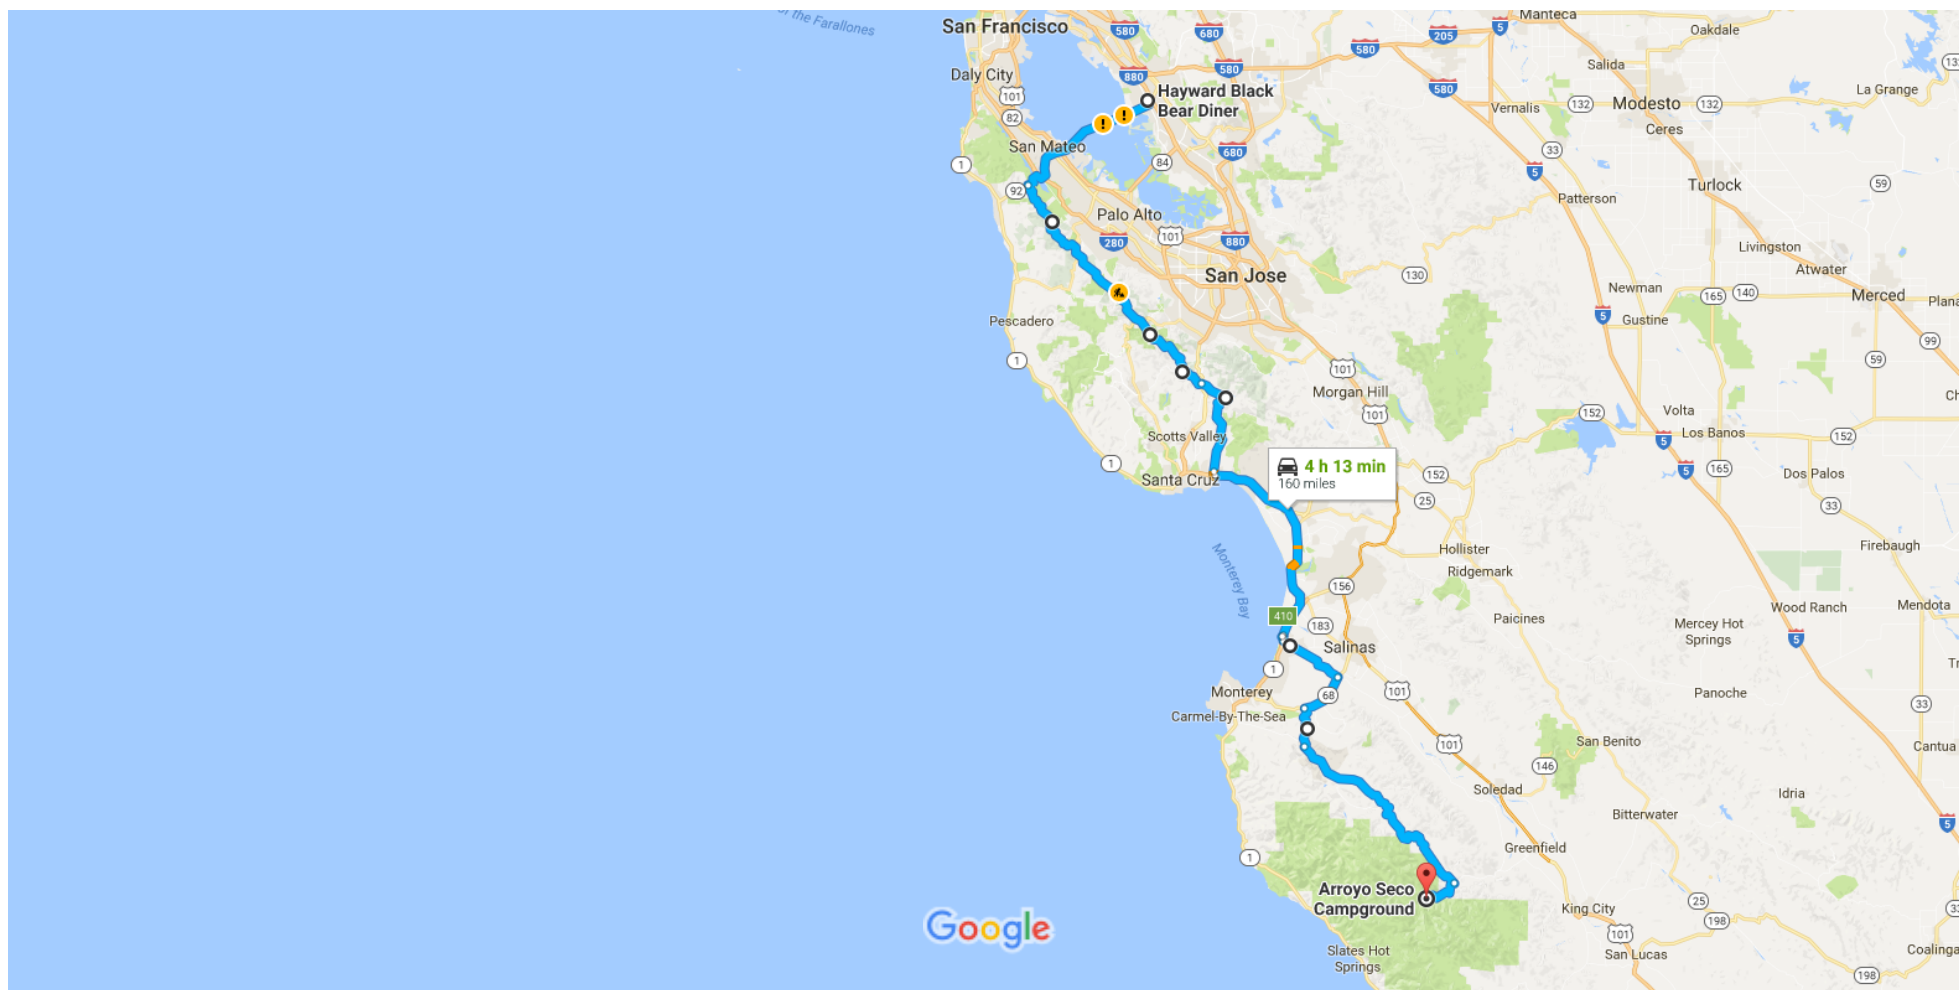

Hayward Black Bear Diner to Arroyo Seco Campground

Drive 160 miles, 4 h 13 min

revised route 1/27

Map data ©2017 Google 10 mi

Hayward Black Bear Diner

25202 Hesperian Blvd, Hayward, CA 94545

Take CA-92 W, CA-35, Soquel San Jose Rd, CA-1 S, ... and W Carmel Valley Rd to Arroyo Seco Rd in Monterey County

3 h 57 min (155 mi)

1.  Head northwest on Hesperian Blvd toward Chabot Ct

72 ft
2.  Make a U-turn at Chabot Ct

0.5 mi
3.  Turn right to merge onto CA-92 W
 Partial toll road

20.0 mi
4.  Turn left onto CA-35

36.3 mi
5.  Turn left to stay on CA-35
 May be closed at certain times or days

0.7 mi
6.  Turn right to stay on CA-35

2.8 mi
7.  Turn left onto Summit Rd (signs for Summit Road)

3.8 mi
8.  Turn right toward Soquel San Jose Rd

0.3 mi
14.  Turn left onto Reservation Rd

0.3 mi
15.  Turn right to stay on Reservation Rd

0.2 mi

-  16. At the traffic circle, continue straight to stay on Reservation Rd 0.2 mi

-  17. At the traffic circle, continue straight to stay on Reservation Rd 8.5 mi