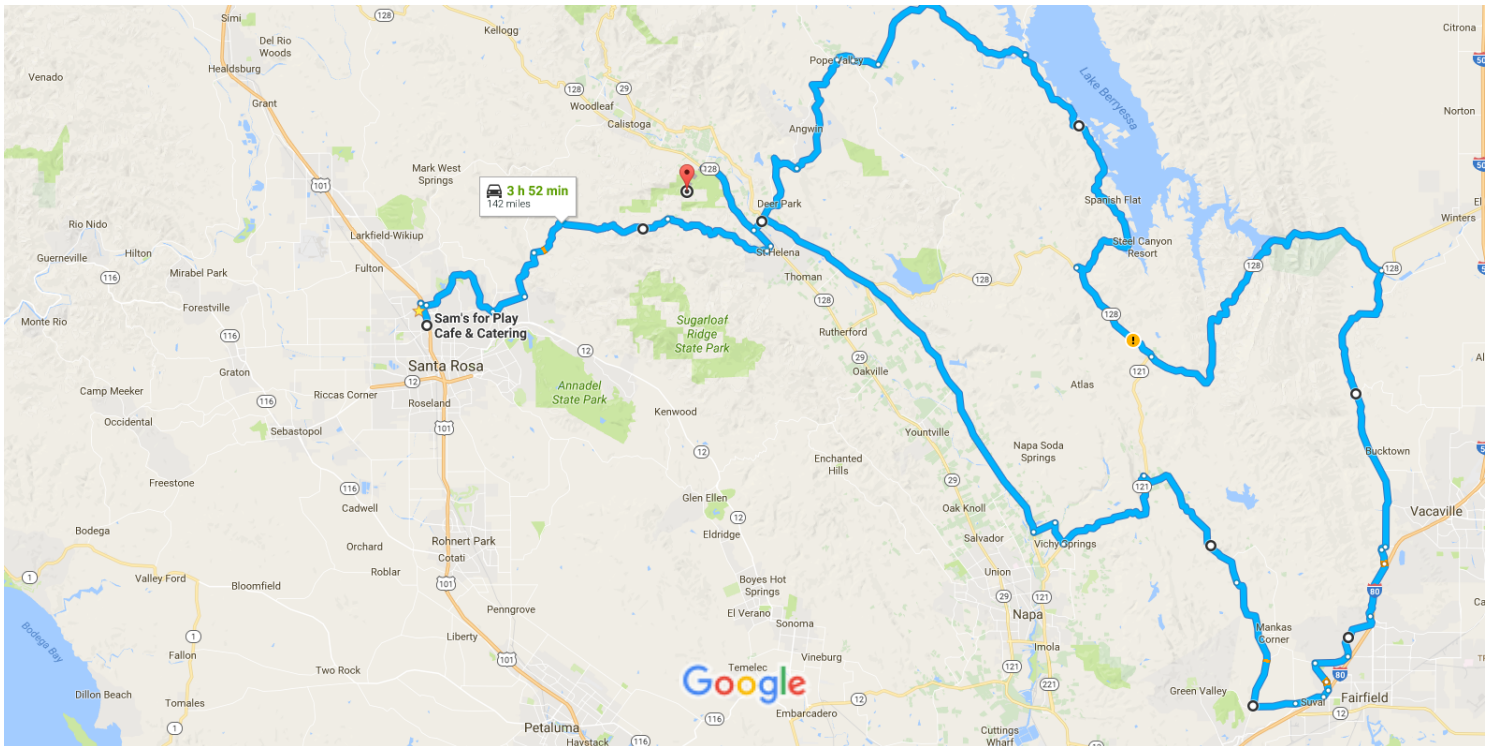

Sam's for Play Cafe & Catering to Bothe-Napa Valley State Park

Drive 142 miles, 3 h 52 min

Santa Rosa to Napa bothe

Map data ©2017 Google 2 mi

Sam's for Play Cafe & Catering

2630 Cleveland Ave, Santa Rosa, CA 95403

Take Fountaingrove Pkwy, St Helena Rd, Spring Mountain Rd, Silverado Trail N, ... and Berryessa Knoxville Rd/Knoxville Rd to Pope Canyon Rd in Napa County

3 h 10 min (117 mi)

- ↑ 1. Head north on Cleveland Ave toward Terry Ln
0.9 mi
- ↘ 2. Turn right onto Mendocino O/C
0.3 mi
- ↙ 3. Use the right 2 lanes to turn slightly left onto Fountaingrove Pkwy
4.5 mi
- ↑ 4. Continue onto Montecito Blvd
1.5 mi
- ↙ 5. Turn left onto Calistoga Rd
2.3 mi
- ↘ 6. Turn right onto St Helena Rd
6.8 mi
- ↑ 7. Continue onto Spring Mountain Rd
5.0 mi

8. Turn left onto Elmhurst Ave
0.2 mi
9. Turn left onto Main St
0.9 mi
10. Turn right onto Deer Park Rd
0.6 mi
11. Turn right at the 1st cross street onto Silverado Trail N
17.2 mi
12. Turn left onto Hardman Ave
0.9 mi
13. Turn right onto Atlas Peak Rd
0.9 mi
14. Turn left onto CA-121 N
5.7 mi
15. Turn right onto Wooden Valley Rd (signs for Fairfield 13)
6.6 mi
16. Continue onto Suisun Valley Rd
5.6 mi
17. Turn left onto Rockville Rd
1.7 mi
18. At the traffic circle, take the 2nd exit and stay on Rockville Rd
1.2 mi
19. Turn left
0.3 mi
20. Continue onto Oliver Rd
0.3 mi
21. Turn left to stay on Oliver Rd
0.9 mi
22. Turn right onto Mankas Corner Rd/Waterman Blvd
[Continue to follow Waterman Blvd](#)
1.4 mi
23. Use the left 2 lanes to turn left onto Hilborn Rd
2.3 mi
24. Turn left onto Lyon Rd
2.3 mi
25. Turn left onto Cherry Glen Rd
0.6 mi
26. Turn right to stay on Cherry Glen Rd
0.2 mi
27. Turn left onto Pleasants Valley Rd
12.6 mi
28. Turn left onto CA-128 W
15.8 mi